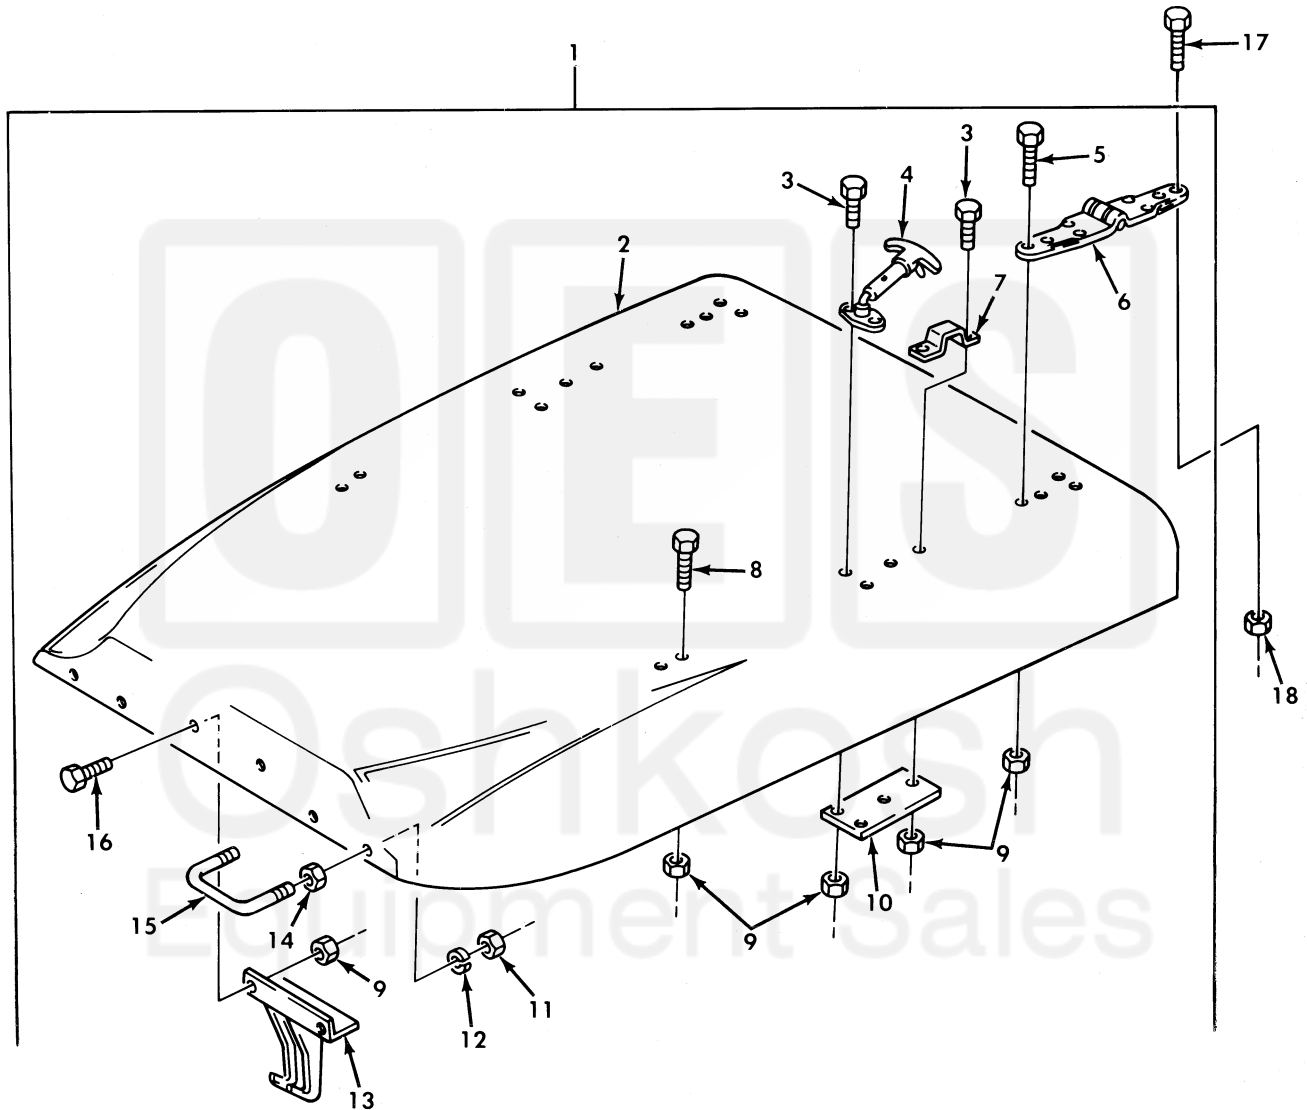

UNIT, DIRECT SUPPORT, AND GENERAL SUPPORT MAINTENANCE
REPAIR PARTS AND SPECIAL TOOLS LIST
TRUCK, 5-TON, 6X6, M809 SERIES TRUCKS (DIESEL)

Figure 249. Hood Assembly and Related Parts.

(1) ITEM NO	(2) SMR CODE	(3) NSN	(4) CAGEC	(5) PART NUMBER	(6) DESCRIPTION AND USABLE ON CODE (UOC)	(7) QTY
GROUP 18 BODY, CAB, AND HOOD						
1801 BODY, CAB, AND HOOD ASSEMBLIES						
FIG. 249 HOOD ASSEMBLY AND RELATED PARTS						
1	PAOOO	2510-00-134-4638	19207	11664594	HOOD, ENGINE COMPART.....	1
2	XAOZZ		19207	11664483	.HOOD, ENGINE COMPART.....	1
3	PAOZZ	5305-00-267-8953	80204	B1821BH025F063N	.SCREW, CAP, HEXAGON H.....	8
4	PAOZZ	5340-00-753-9214	19207	7539214	.FASTENER, CYLINDER, S.....	2
5	PAOZZ	5306-00-068-0514	80204	B1821BH025F088N	.SCREW, CAP, HEXAGON H.....	8
6	PAOZZ	5340-01-231-9278	19207	7539193	.HINGE, STRAP.....	2
7	PAOZZ	2510-00-753-9213	19207	7539213	.BRACKET, HOOD TOP.....	2
8	PAOZZ	5305-00-068-0512	80204	B1821BH025F056N	.SCREW, CAP, HEXAGON H.....	4
9	PAOZZ	5310-00-061-7325	96906	MS21045-4	.NUT, SLFLKG HEXAGON.....	18
10	XDOZZ		19207	7397931	.STRIP, METAL.....	2
11	PAOZZ	5310-00-984-3807	96906	MS51922-13	.NUT, SELF-LOCKING, HE.....	4
12	PAOZZ	5310-00-081-4219	96906	MS27183-12	.WASHER, FLAT.....	4
13	PAOZZ	2510-00-405-1990	19207	11664580	.CATCH, SAFETY, HOOD.....	1
14	PAOZZ	5310-00-880-7746	96906	MS51968-5	.NUT, PLAIN, HEXAGON.....	4
15	PAOZZ	5340-00-177-8312	19207	10864803	.HANDLE, BOW.....	2
16	PAOZZ	5305-00-068-0504	96906	MS90726-3	.SCREW, CAP, HEXAGON H.....	2
17	PAOZZ	5306-00-068-0514	80204	B1821BH025F088N	SCREW, CAP, HEXAGON H.....	8
18	PAOZZ	5310-00-061-7325	96906	MS21045-4	NUT, SLFLKG HEXAGON.....	8

END OF FIGURE